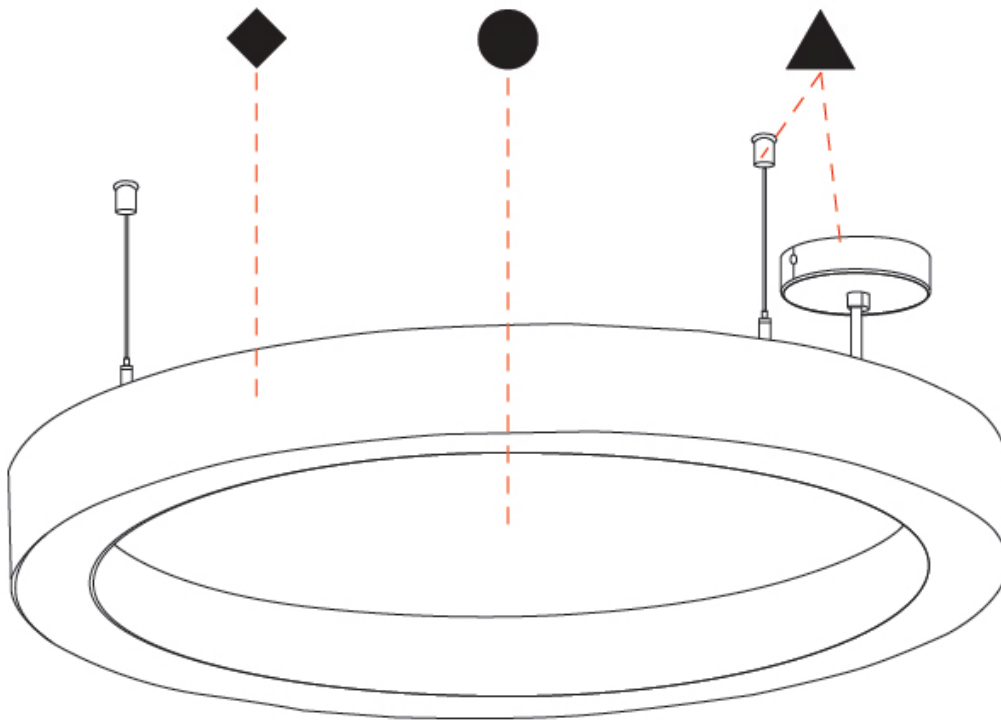

GLORIOUS SLIM ACOUSTIC SUSPENSION

A300380-

PROJECT _____

TYPE _____

SPECIFIER _____

QUANTITY _____

DATE _____